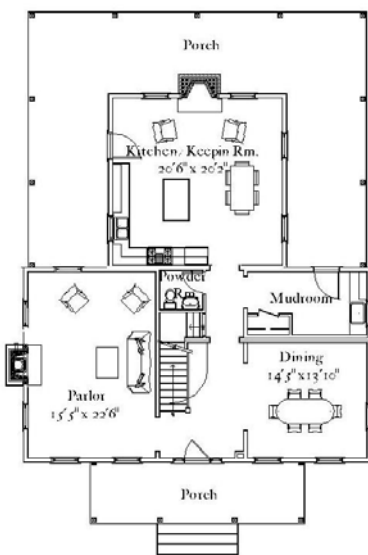

Pennywise

Factory-built homes from Russell Versaci

The Milliner is a classic American farmhouse. In the late 1800s the simple I-house form grew to accommodate a rear wing and wraparound porch. The new style was built in rural areas from coast to coast, and eventually it became an American icon.

The Milliner

rear

front

first floor

second floor

Summary

3 bedrooms, 3 1/2 baths
Finished area: 2726 sf

First floor: 1363 sf
Second floor: 1363 sf

Covered porches: 1021 sf
Unfin. basement: 1306 sf