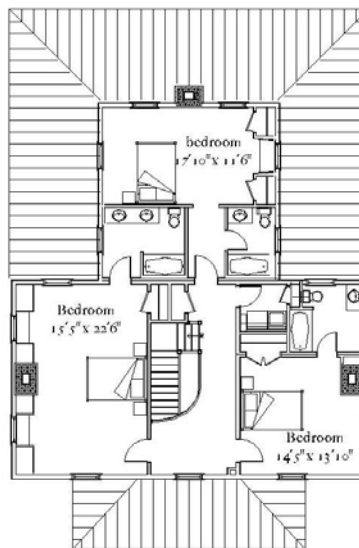

The Milliner

rear

front

first floor

second floor

Summary

3 bedrooms, 3 1/2 baths
Finished area: 2726 sf

First floor: 1363 sf
Second floor: 1363 sf

Covered porches: 1021 sf
Unfin. basement: 1306 sf