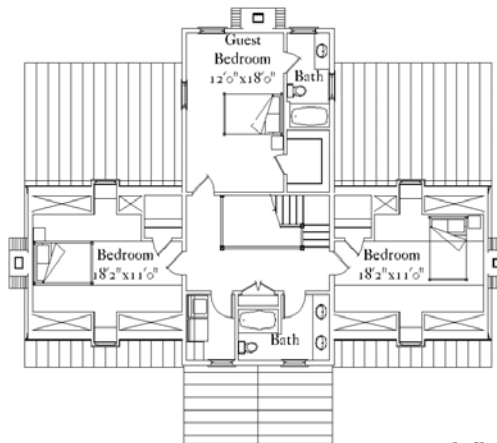

## The Vintner

*rear*

*front*

*first floor*

*second floor*

### Summary

4 bedrooms, 3 1/2 baths  
Finished area: 2892 sf

First floor: 1796 sf

Second floor: 1096 sf

Covered porches: 154 sf

Unfin. basement: 1706 sf