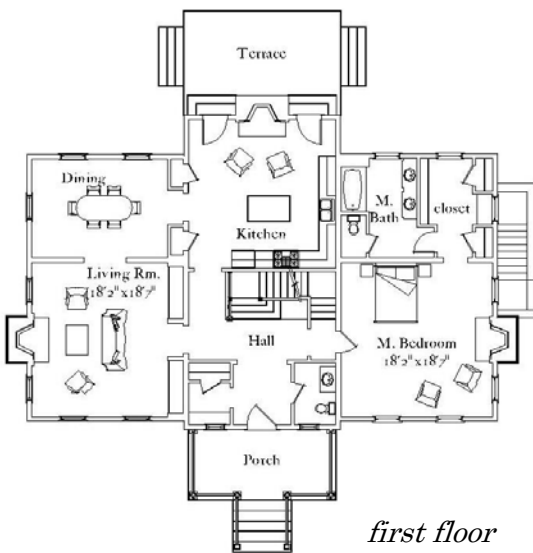

## The Vintner

*rear*

*front*

*first floor*

*second floor*

### Summary

4 bedrooms, 3 1/2 baths  
Finished area: 2892 sf

First floor: 1796 sf

Second floor: 1096 sf

Covered porches: 154 sf

Unfin. basement: 1706 sf